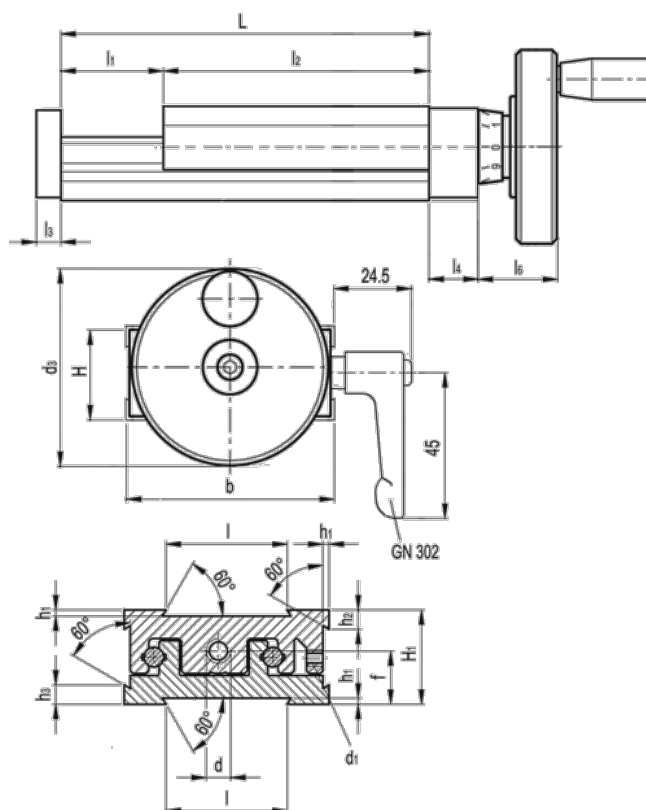

# Data Sheet

Article number: 20773013

Description: Adjustable slide unit  
GN 900-50-170-100-H-2

## Measures

b = 50	h2 = 4.5
d = M6x1	h3 = 7.0
d1 = M4	l = 30
d3 = 50	L - l1 = 170-100
f = 13.0	l2 = 70
H = 23.0	l3 = 6
h1 = 1.5	l4 = 12
H1 = 23	l6 = 22